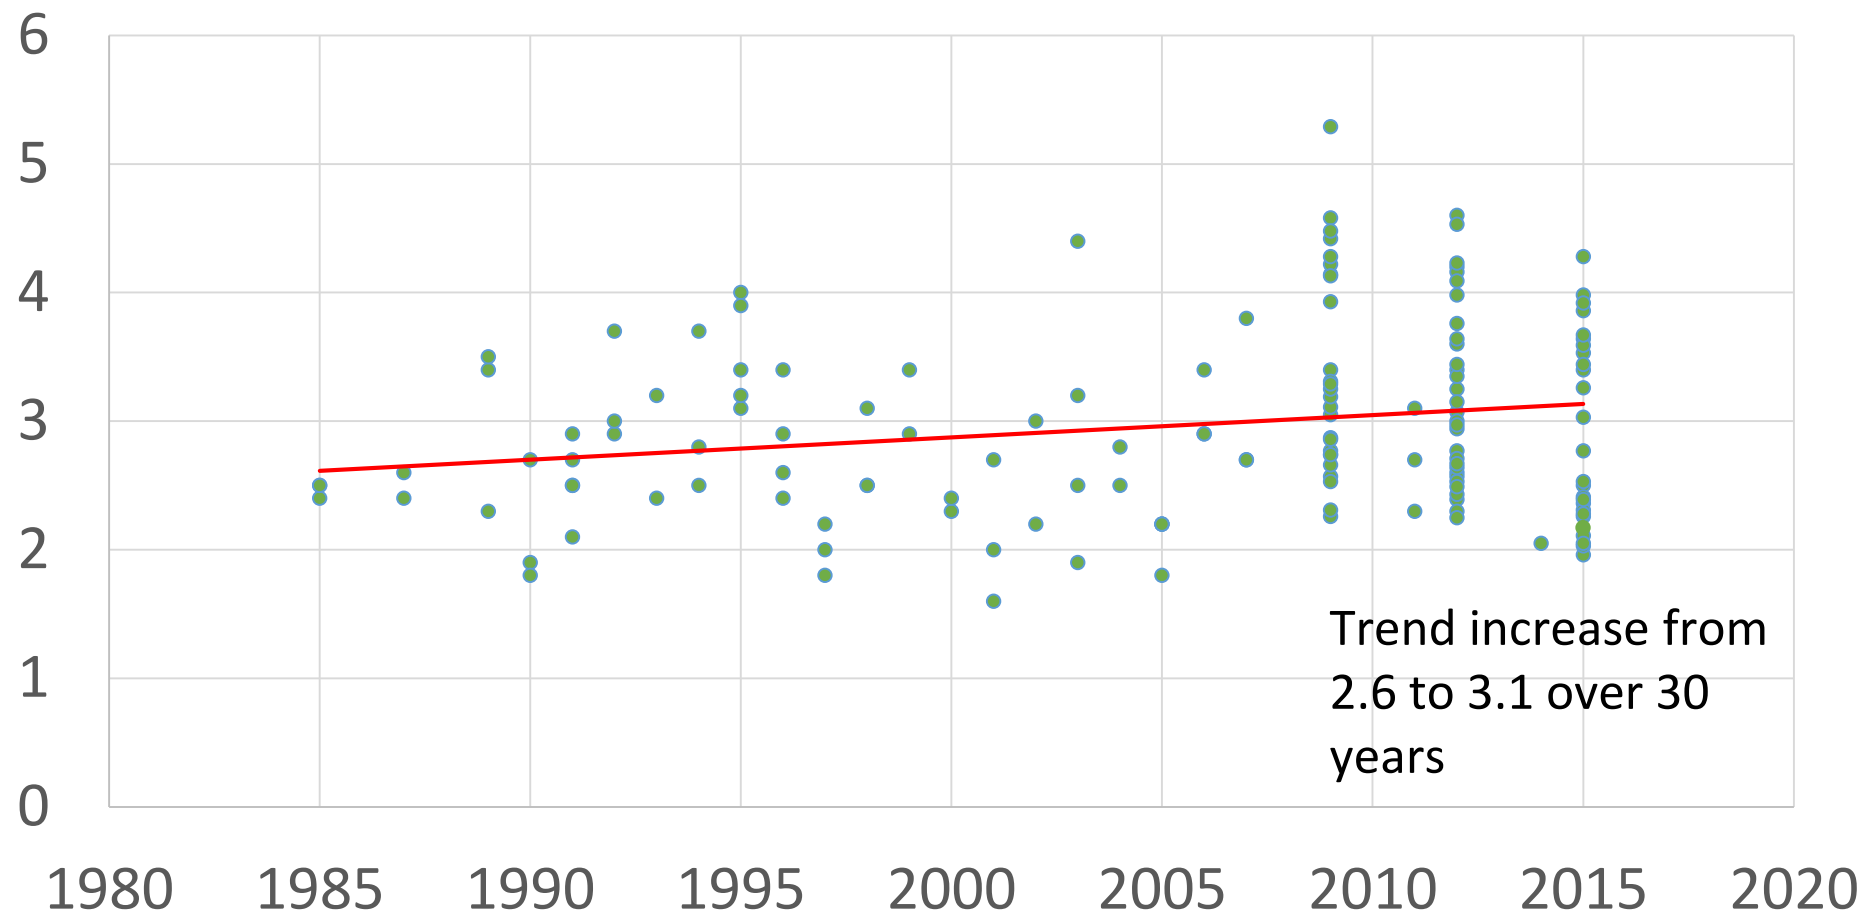

Farming Ugly
Or
A Beautiful Plot

Mike Werling Farm

- 350 acre farm in Adams County
 - Blount (Silt Loam)/Pewamo (Silty Clay)
- Three year rotation Corn, Beans, Wheat, or Oats
- Active Volunteer
- Soil Health Advocate/
Ecological Farmer

Organic Matter

Nutrients found in Organic Matter

<u>Ingredient</u>	<u>Per 1% Organic Matter</u>
Carbon	10,000 lb.
Nitrogen	1,000 lb.
Phosphorus	100 lb.
Sulfur	100 lb.

Every 1% OM = stores 16,500 gal water
(27,154 gal in 1" rain)