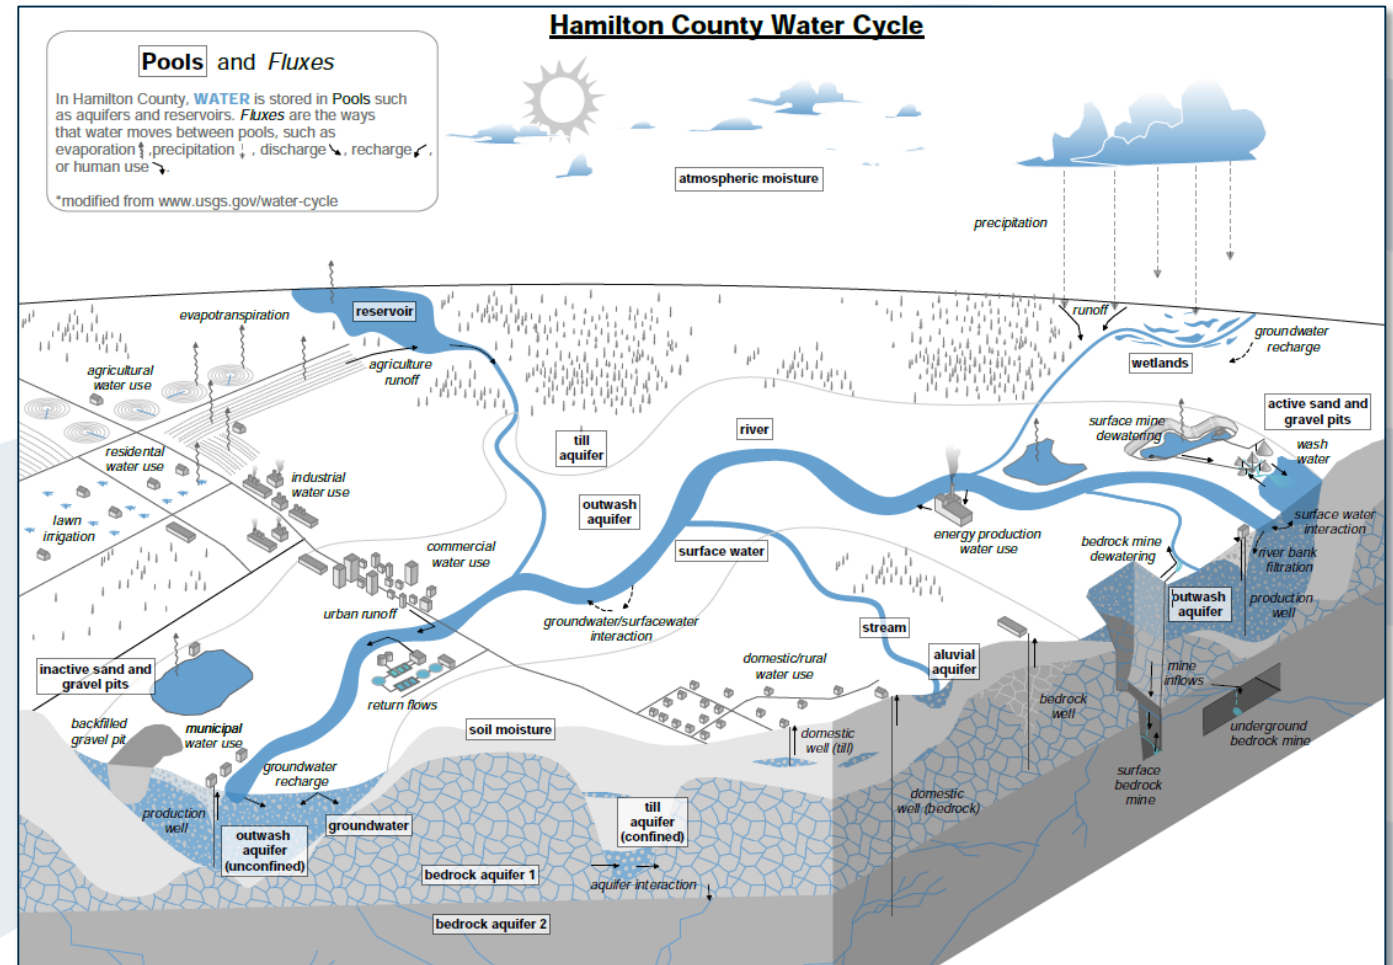

County-Level Water Planning
Indiana Water Summit

August 21, 2024

Water Supply Problems Have Changed

Local

Regional

Water Supply Problems Have Changed

Regional

Growth and development affect regions:

- **Questions:** How much water is available for use in the basin?
- **Studies:** Regional analysis of water budget to define system.
- **Data:** Measure flows into and out of each sub-basin to define excess.
- **Solution:** Identify locations for monitoring and potential development.

County Planning

2021

2024

**Questions/
concerns
identified**

**Hydrologic
Analysis &
Monitoring
Network**

- 3D geologic model
- Water budget analysis
- Water quality
- Installation of water level monitors

**Facilitate
stakeholder
engagement**

Hamilton County

Morgan County

<https://bit.ly/countydashboards>

Water Study Goals & Benefits

1. Promote **collaboration** between all stakeholders and water-users
2. Create a common understanding of **water availability**
3. Develop a tool that makes new and existing hydrologic data available in a **single location**, simplifying data review and assessment
4. Provide insight into **regional trends** and **local impacts**
5. Provide data and information that can **guide growth** and **protect** water resources in the long-term