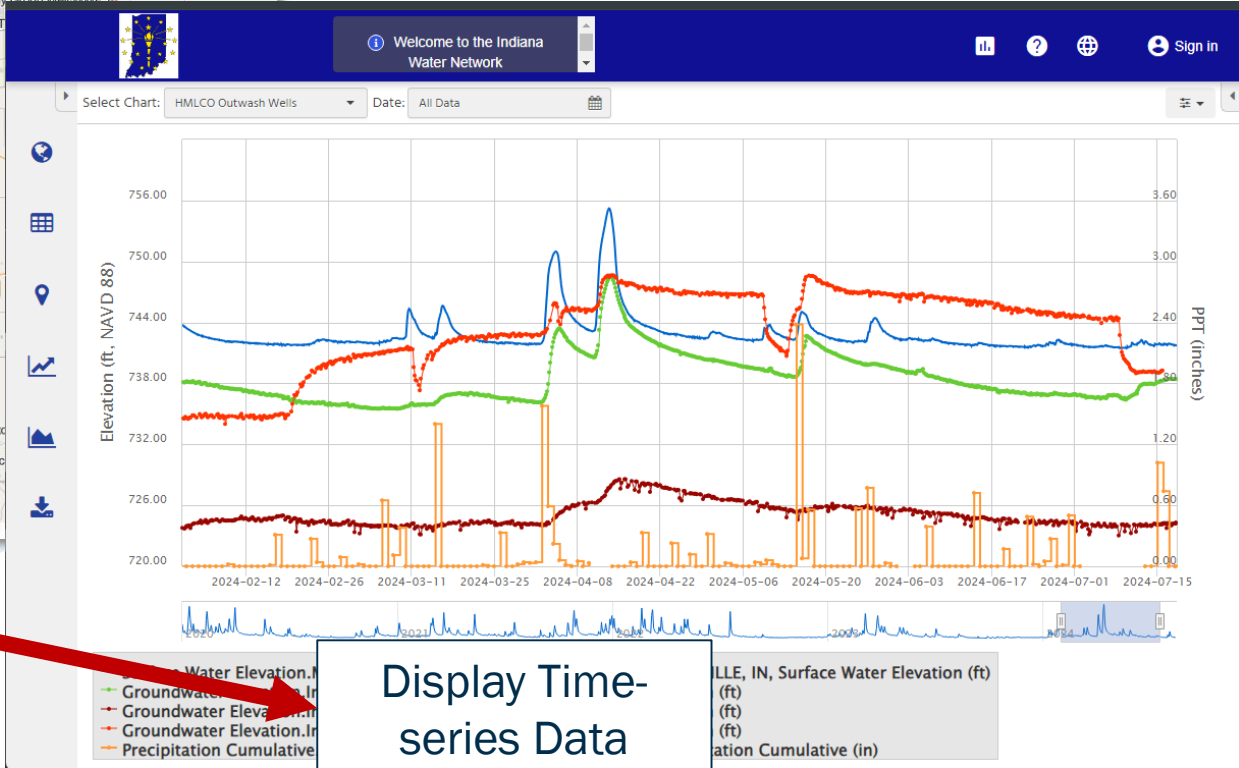

- **Questions:** How much water is available for use in the basin?
- **Studies:** Regional analysis of water budget to define system.
- **Data:** Measure flows into and out of each sub-basin to define excess.
- **Solution:** Identify locations for monitoring and potential development.

- Utilities
- Agriculture
- Mining industry
- Domestic users
- IDNR
- Health Department
- County

**Water status
dashboard**

- Integrated database for public use
- Continued monitoring
- Continued stakeholder engagement

**Stakeholders
coexist while
supporting
growth**

Hamilton County Water Study

HAMILTON COUNTY
INDIANA

Monitoring Network & Dashboard

Install Homeowner Sensors

Construct Public Data Dashboard

Display Time-series Data

Hamilton County

Morgan County

<https://bit.ly/countydashboards>

Water Study Goals & Benefits

1. Promote **collaboration** between all stakeholders and water-users
2. Create a common understanding of **water availability**
3. Develop a tool that makes new and existing hydrologic data available in a **single location**, simplifying data review and assessment
4. Provide insight into **regional trends** and **local impacts**
5. Provide data and information that can **guide growth** and **protect** water resources in the long-term