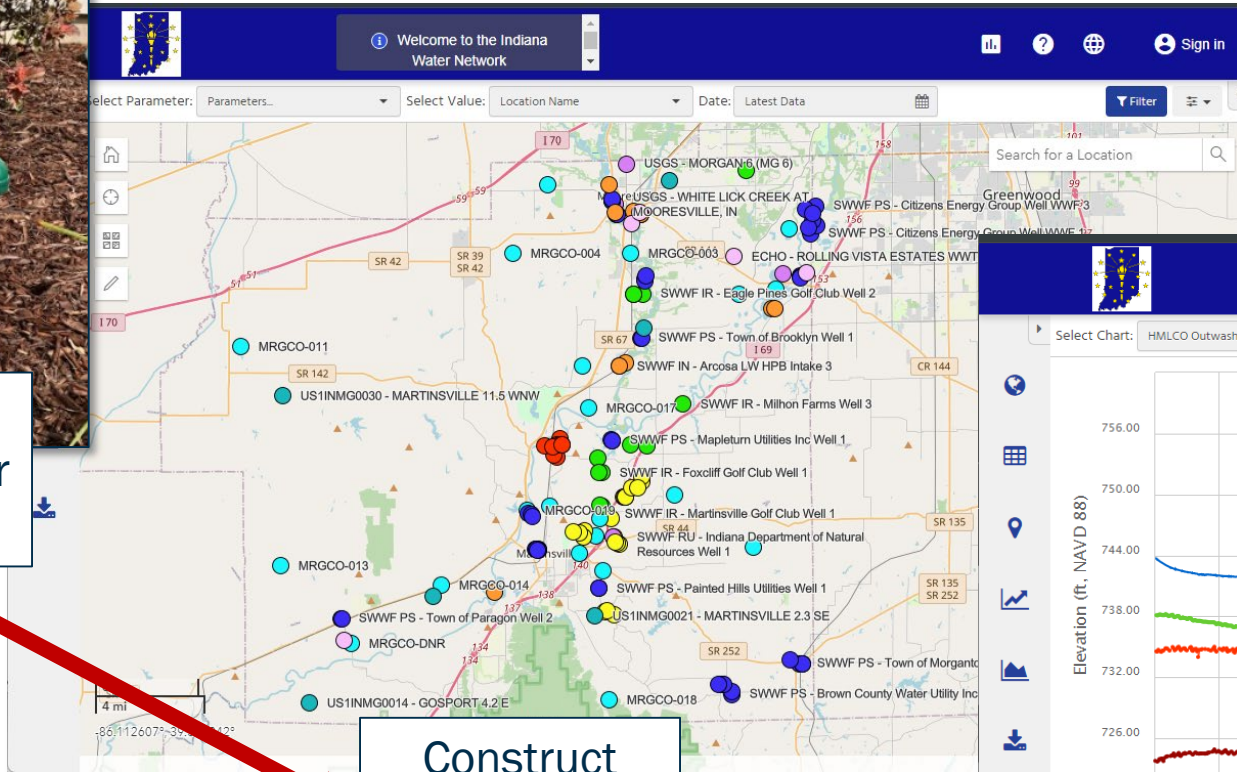

County Planning

2021

2024

**Questions/
concerns
identified**

**Hydrologic
Analysis &
Monitoring
Network**

- 3D geologic model
- Water budget analysis
- Water quality
- Installation of water level monitors

**Facilitate
stakeholder
engagement**

- Utilities
- Agriculture
- Mining industry
- Domestic users
- IDNR
- Health Department
- County

**Water status
dashboard**

- Integrated database for public use
- Continued monitoring
- Continued stakeholder engagement

**Stakeholders
coexist while
supporting
growth**

Hamilton County Water Study

HAMILTON COUNTY
INDIANA

Monitoring Network & Dashboard

Install Homeowner Sensors

Construct Public Data Dashboard

Display Time-series Data

Hamilton County

Morgan County

<https://bit.ly/countydashboards>

Water Study Goals & Benefits

1. Promote **collaboration** between all stakeholders and water-users
2. Create a common understanding of **water availability**
3. Develop a tool that makes new and existing hydrologic data available in a **single location**, simplifying data review and assessment
4. Provide insight into **regional trends** and **local impacts**
5. Provide data and information that can **guide growth** and **protect** water resources in the long-term