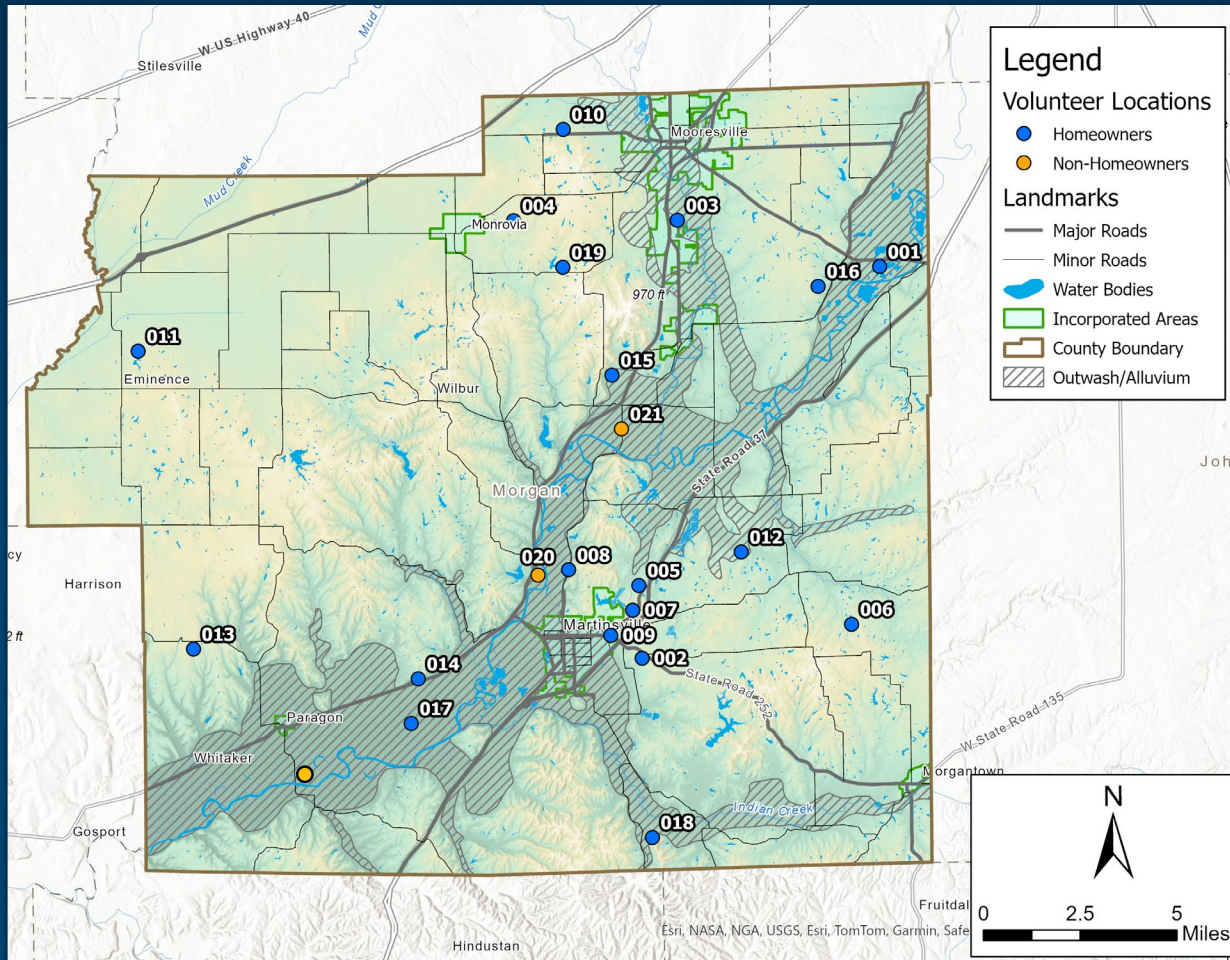

- Utilities
- Agriculture
- Mining industry
- Domestic users
- IDNR
- Health Department
- County

**Water status
dashboard**

- Integrated database for public use
- Continued monitoring
- Continued stakeholder engagement

**Stakeholders
coexist while
supporting
growth**

Hamilton County Water Study

HAMILTON COUNTY
INDIANA

Monitoring Network & Dashboard

Install Homeowner Sensors

Construct Public Data Dashboard

Display Time-series Data

Hamilton County

Morgan County

<https://bit.ly/countydashboards>

Water Study Goals & Benefits

1. Promote **collaboration** between all stakeholders and water-users
2. Create a common understanding of **water availability**
3. Develop a tool that makes new and existing hydrologic data available in a **single location**, simplifying data review and assessment
4. Provide insight into **regional trends** and **local impacts**
5. Provide data and information that can **guide growth** and **protect** water resources in the long-term