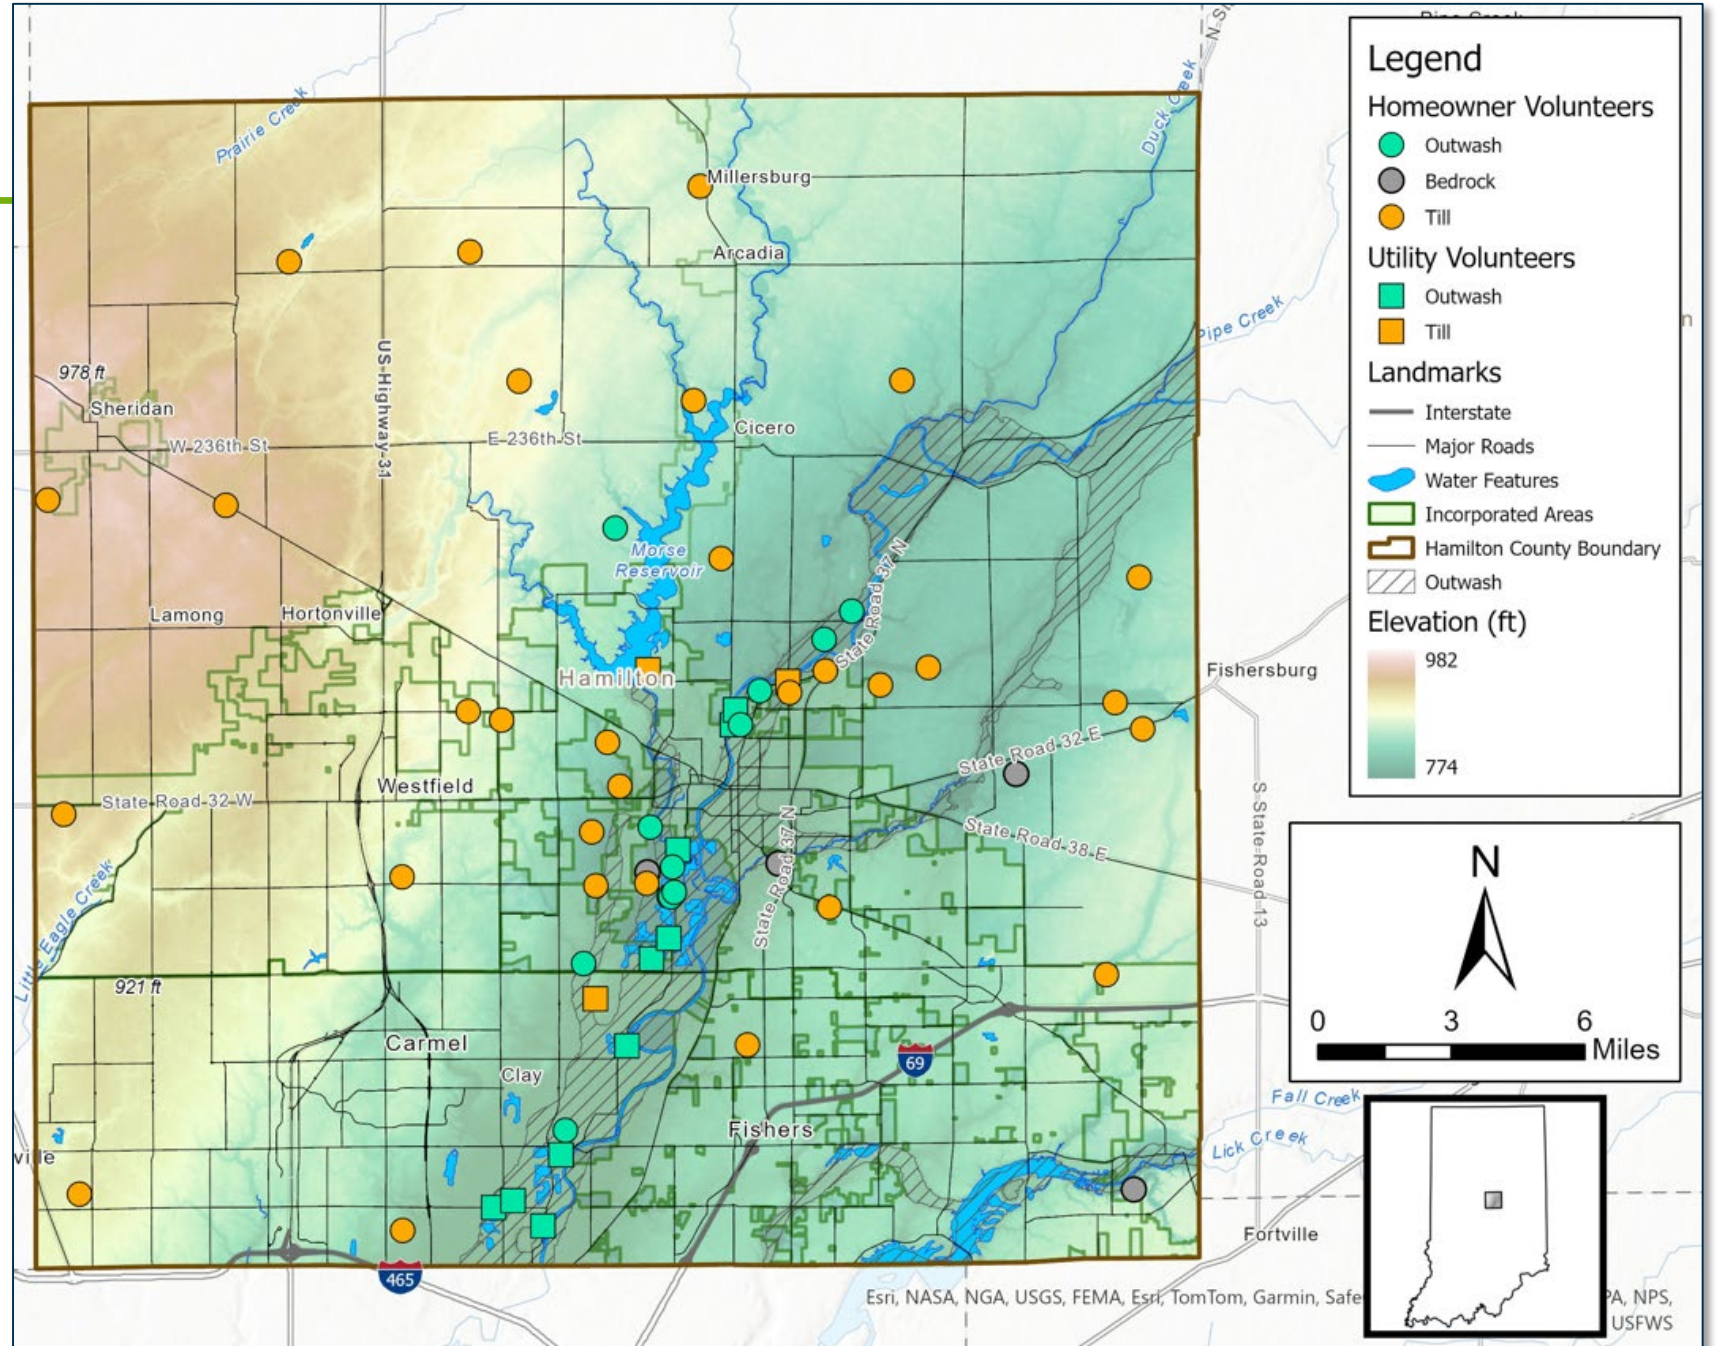

- **Questions:** How much water is available for use in the basin?
- **Studies:** Regional analysis of water budget to define system.
- **Data:** Measure flows into and out of each sub-basin to define excess.
- **Solution:** Identify locations for monitoring and potential development.

County Planning

2021

2024

**Questions/
concerns
identified**

**Hydrologic
Analysis &
Monitoring
Network**

- 3D geologic model
- Water budget analysis
- Water quality
- Installation of water level monitors

**Facilitate
stakeholder
engagement**

- Utilities
- Agriculture
- Mining industry
- Domestic users
- IDNR
- Health Department
- County

**Water status
dashboard**

- Integrated database for public use
- Continued monitoring
- Continued stakeholder engagement

**Stakeholders
coexist while
supporting
growth**

Hamilton County Water Study

HAMILTON COUNTY
INDIANA

Monitoring Network & Dashboard

Install Homeowner Sensors

Construct Public Data Dashboard

Display Time-series Data