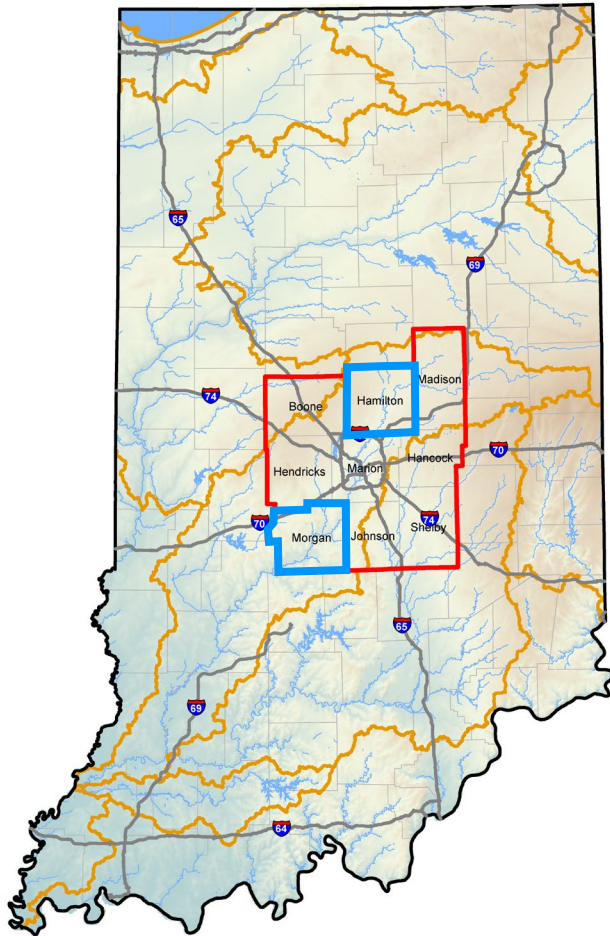

County Planning