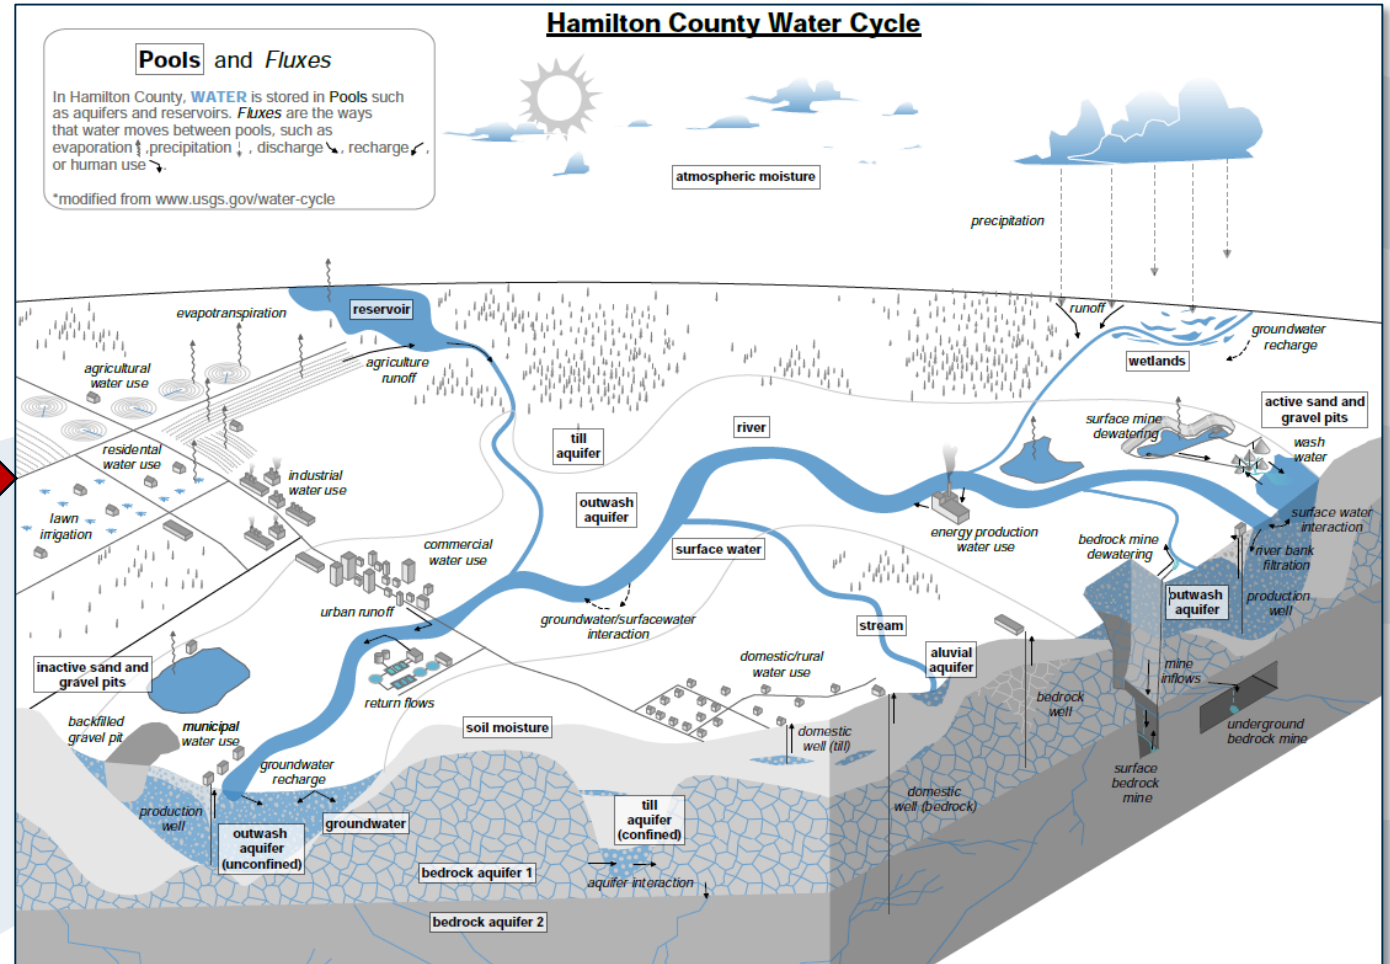

County-Level Water Planning
Indiana Water Summit

August 21, 2024

Water Supply Problems Have Changed

Local

Regional

Water Supply Problems Have Changed

Regional

Growth and development affect regions:

- **Questions:** How much water is available for use in the basin?
- **Studies:** Regional analysis of water budget to define system.
- **Data:** Measure flows into and out of each sub-basin to define excess.
- **Solution:** Identify locations for monitoring and potential development.

County Planning

2021

2024

**Questions/
concerns
identified**

**Hydrologic
Analysis &
Monitoring
Network**

- 3D geologic model
- Water budget analysis
- Water quality
- Installation of water level monitors

**Facilitate
stakeholder
engagement**

Hamilton County

Morgan County

<https://bit.ly/countydashboards>

Water Study Goals & Benefits

1. Promote **collaboration** between all stakeholders and water-users
2. Create a common understanding of **water availability**
3. Develop a tool that makes new and existing hydrologic data available in a **single location**, simplifying data review and assessment
4. Provide insight into **regional trends** and **local impacts**
5. Provide data and information that can **guide growth** and **protect** water resources in the long-term