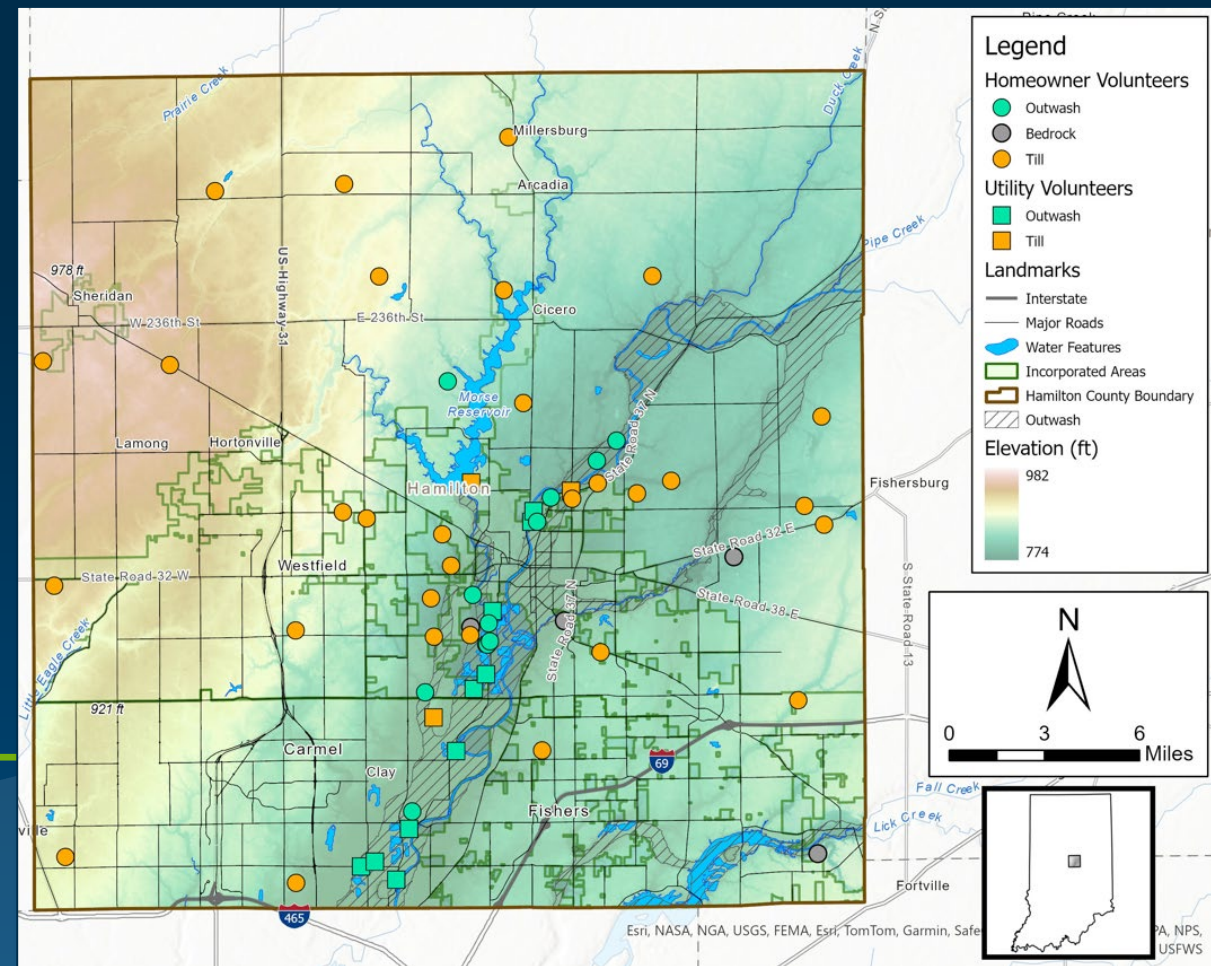

- Utilities
- Agriculture
- Mining industry
- Domestic users
- IDNR
- Health Department
- County

**Water status
dashboard**

- Integrated database for public use
- Continued monitoring
- Continued stakeholder engagement

**Stakeholders
coexist while
supporting
growth**

Hamilton County Water Study

HAMILTON COUNTY
INDIANA

Monitoring Network & Dashboard

Install Homeowner Sensors

Construct Public Data Dashboard

Display Time-series Data

Hamilton County

Morgan County

<https://bit.ly/countydashboards>

Water Study Goals & Benefits

1. Promote **collaboration** between all stakeholders and water-users
2. Create a common understanding of **water availability**
3. Develop a tool that makes new and existing hydrologic data available in a **single location**, simplifying data review and assessment
4. Provide insight into **regional trends** and **local impacts**
5. Provide data and information that can **guide growth** and **protect** water resources in the long-term